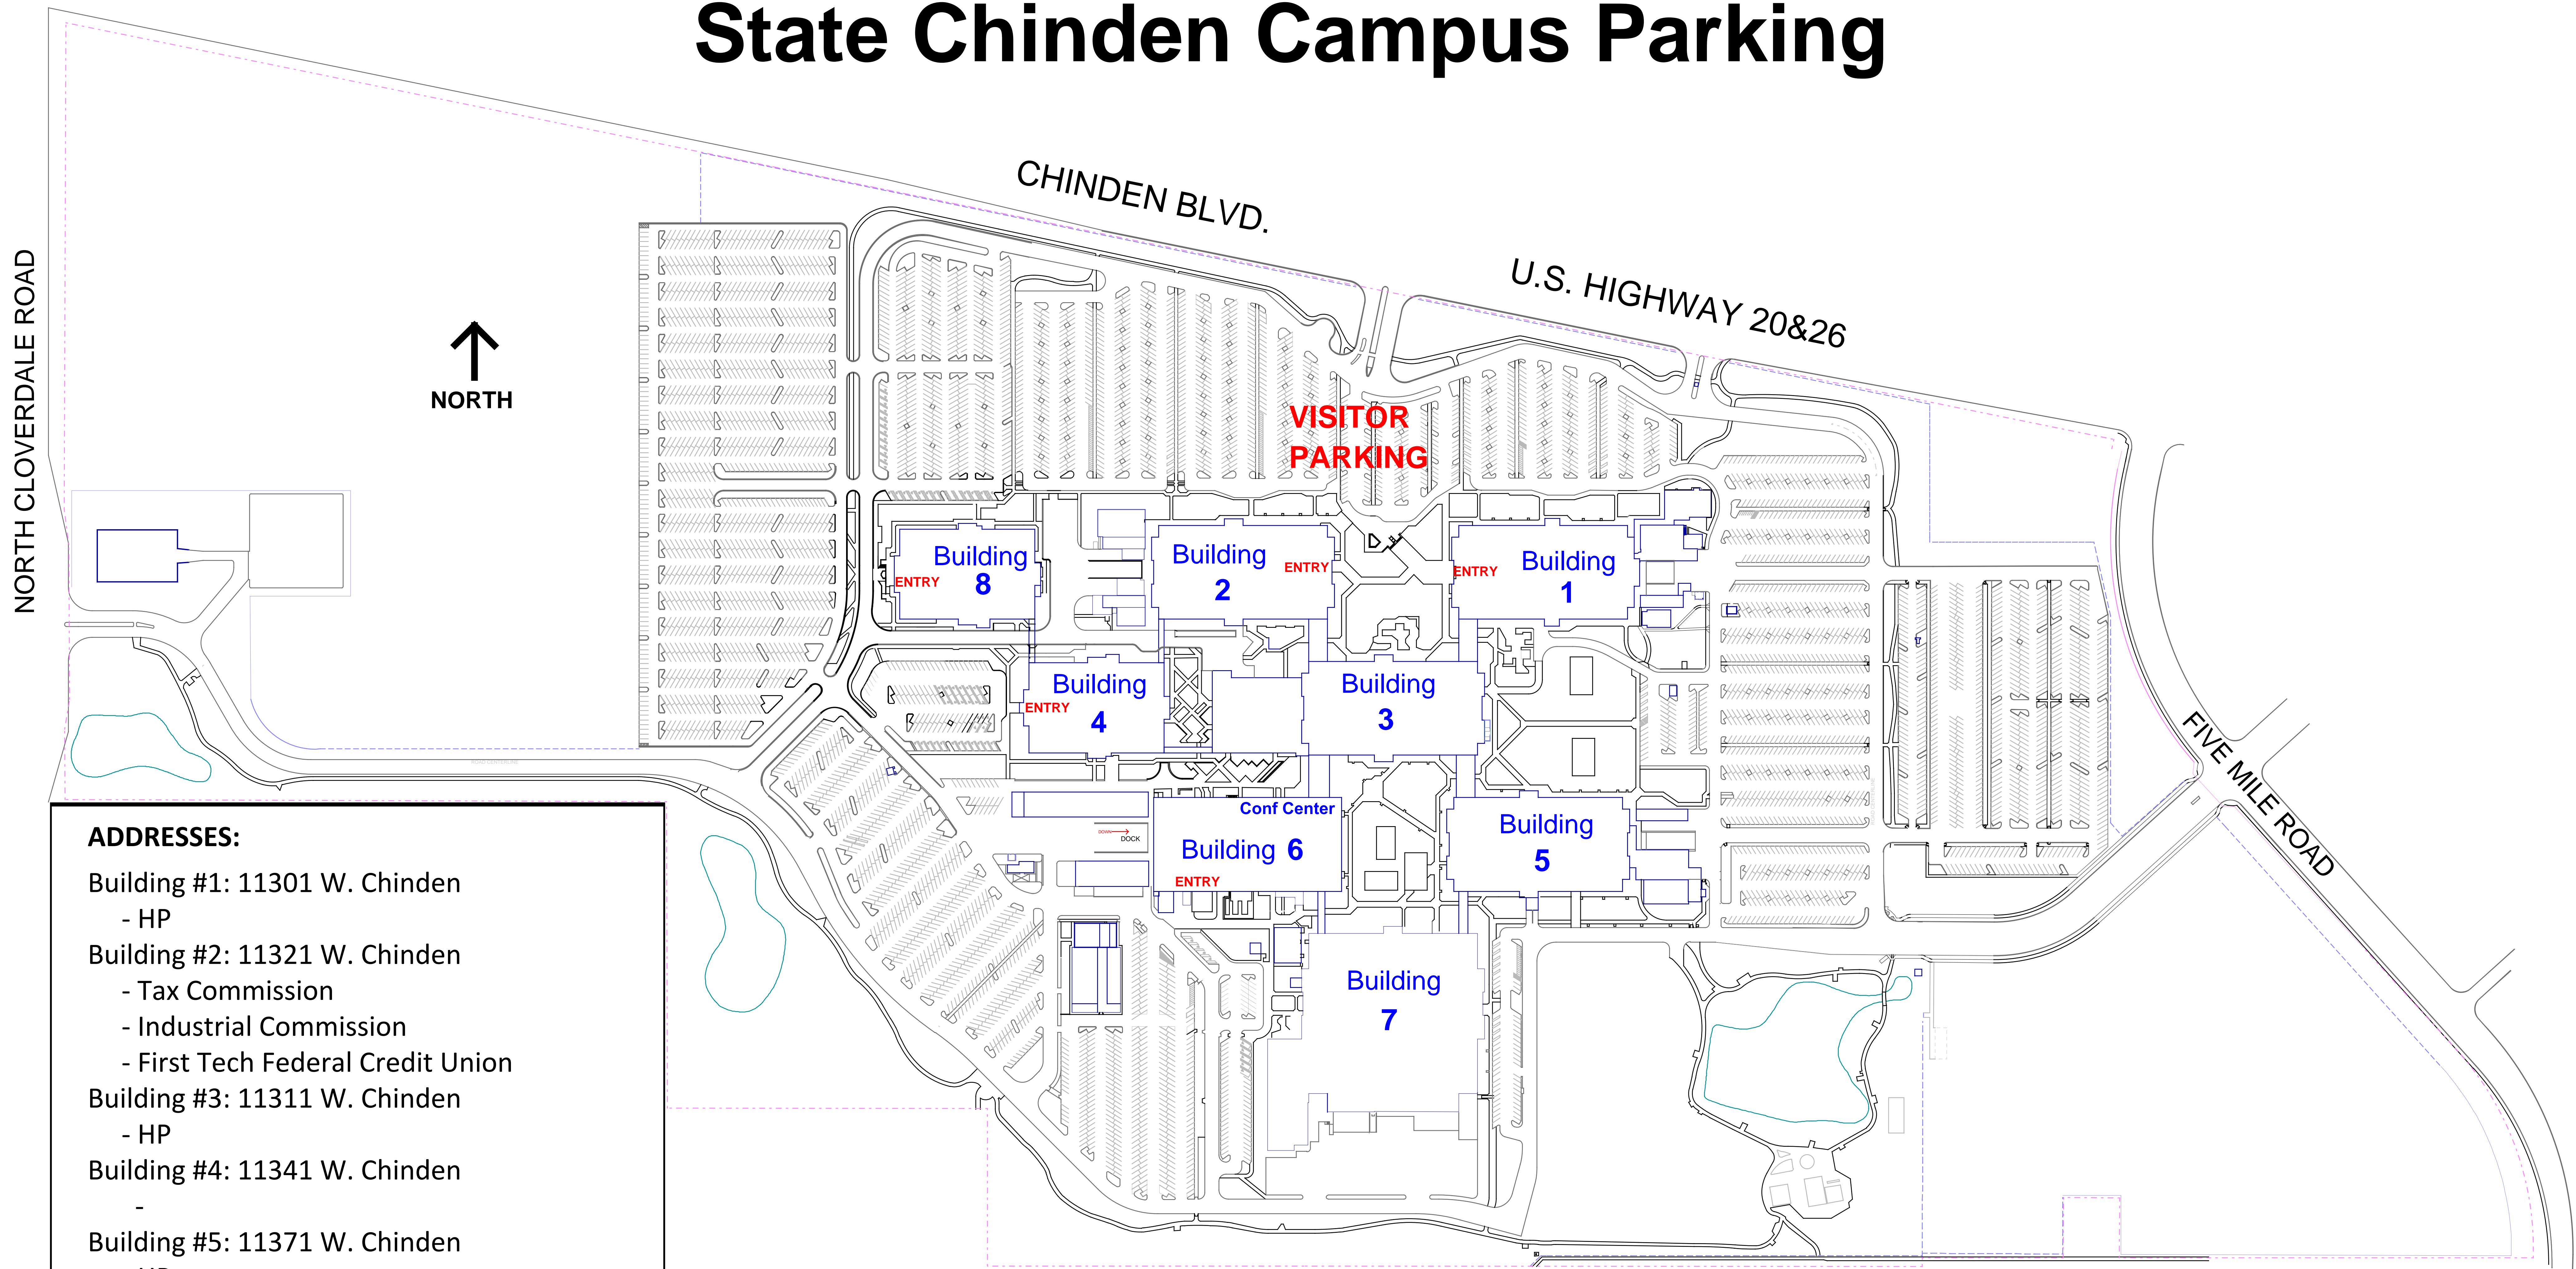

State Chinden Campus Parking

ADDRESSES:

- Building #1: 11301 W. Chinden
 - HP
- Building #2: 11321 W. Chinden
 - Tax Commission
 - Industrial Commission
 - First Tech Federal Credit Union
- Building #3: 11311 W. Chinden
 - HP
- Building #4: 11341 W. Chinden
 -
- Building #5: 11371 W. Chinden
 - HP
- Building #6: 11351 W. Chinden
 - Postal Services
 - IDOPL
 - Outfitters & Guides
 - Occupational Licenses
 - Board of Nursing
 - Veterinary Medicine
 - OEM
 - Campus Conference Center
- Building #7: 11361 W. Chinden
 - HP
- Building #8: 11331 W. Chinden
 - Public Utilities Commission
 - Information Technology Services
 - Sykes