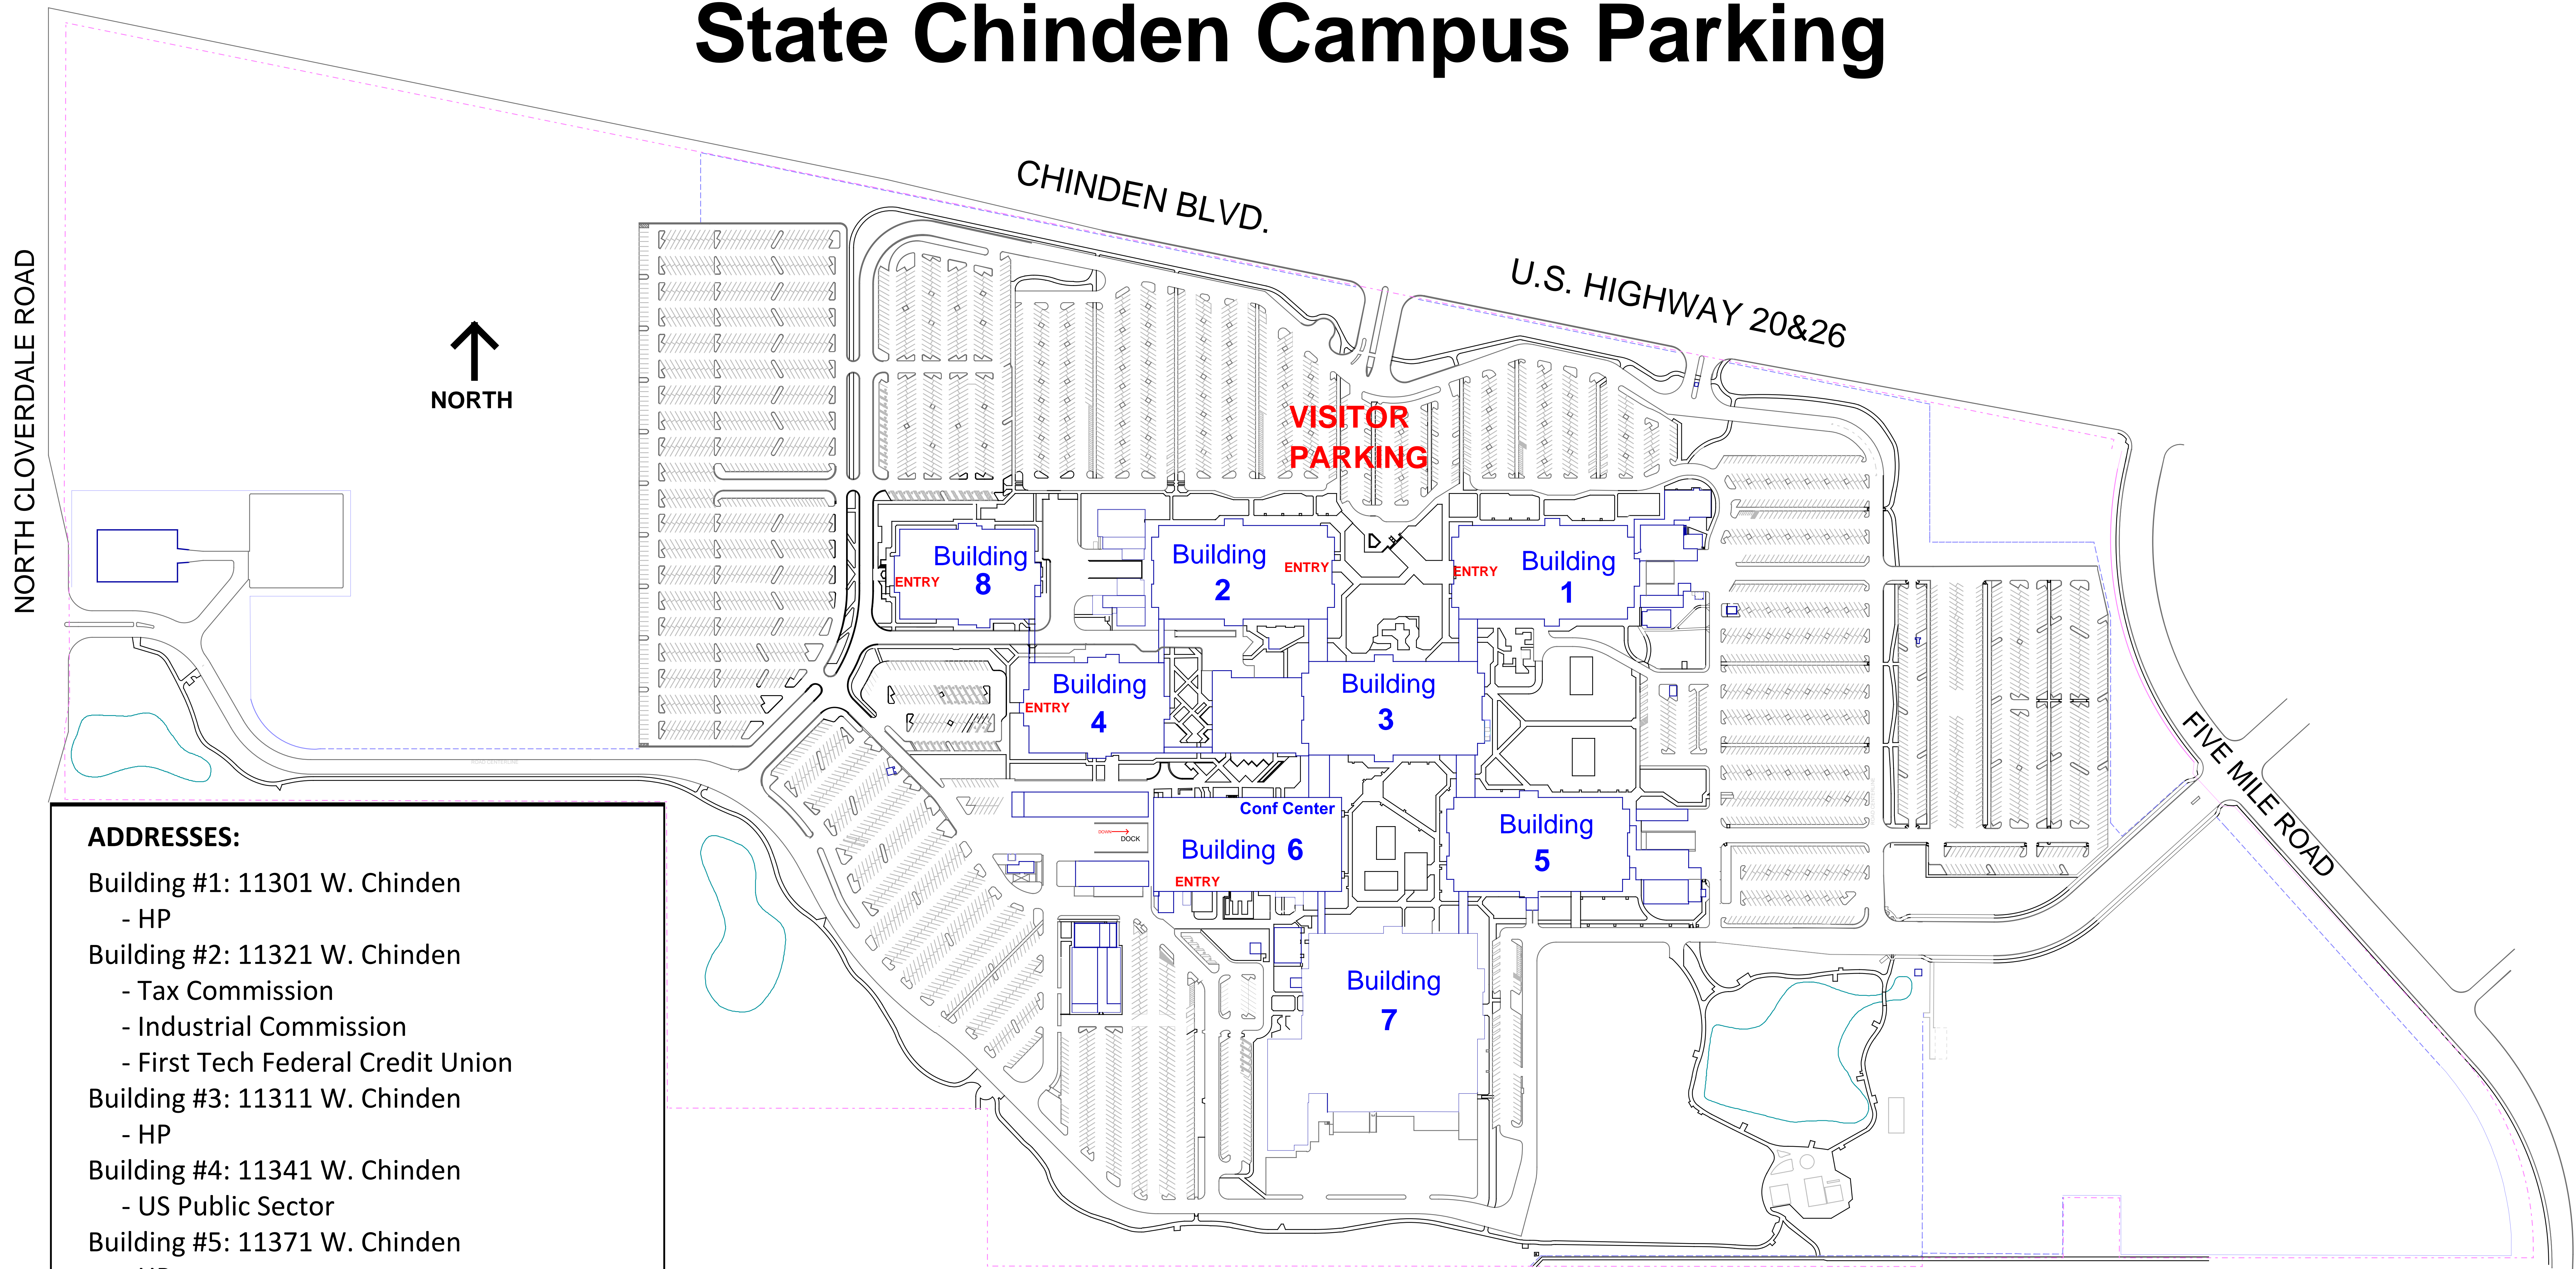

# State Chinden Campus Parking

## ADDRESSES:

- Building #1: 11301 W. Chinden
  - HP
- Building #2: 11321 W. Chinden
  - Tax Commission
  - Industrial Commission
  - First Tech Federal Credit Union
- Building #3: 11311 W. Chinden
  - HP
- Building #4: 11341 W. Chinden
  - US Public Sector
- Building #5: 11371 W. Chinden
  - HP
- Building #6: 11351 W. Chinden
  - Postal Services
  - IDOPL
    - Outfitters & Guides
    - Occupational Licenses
    - Board of Nursing
    - Veterinary Medicine
  - OEM
  - Campus Conference Center
- Building #7: 11361 W. Chinden
  - HP
- Building #8: 11331 W. Chinden
  - Public Utilities Commission
  - Information Technology Services
  - Sykes