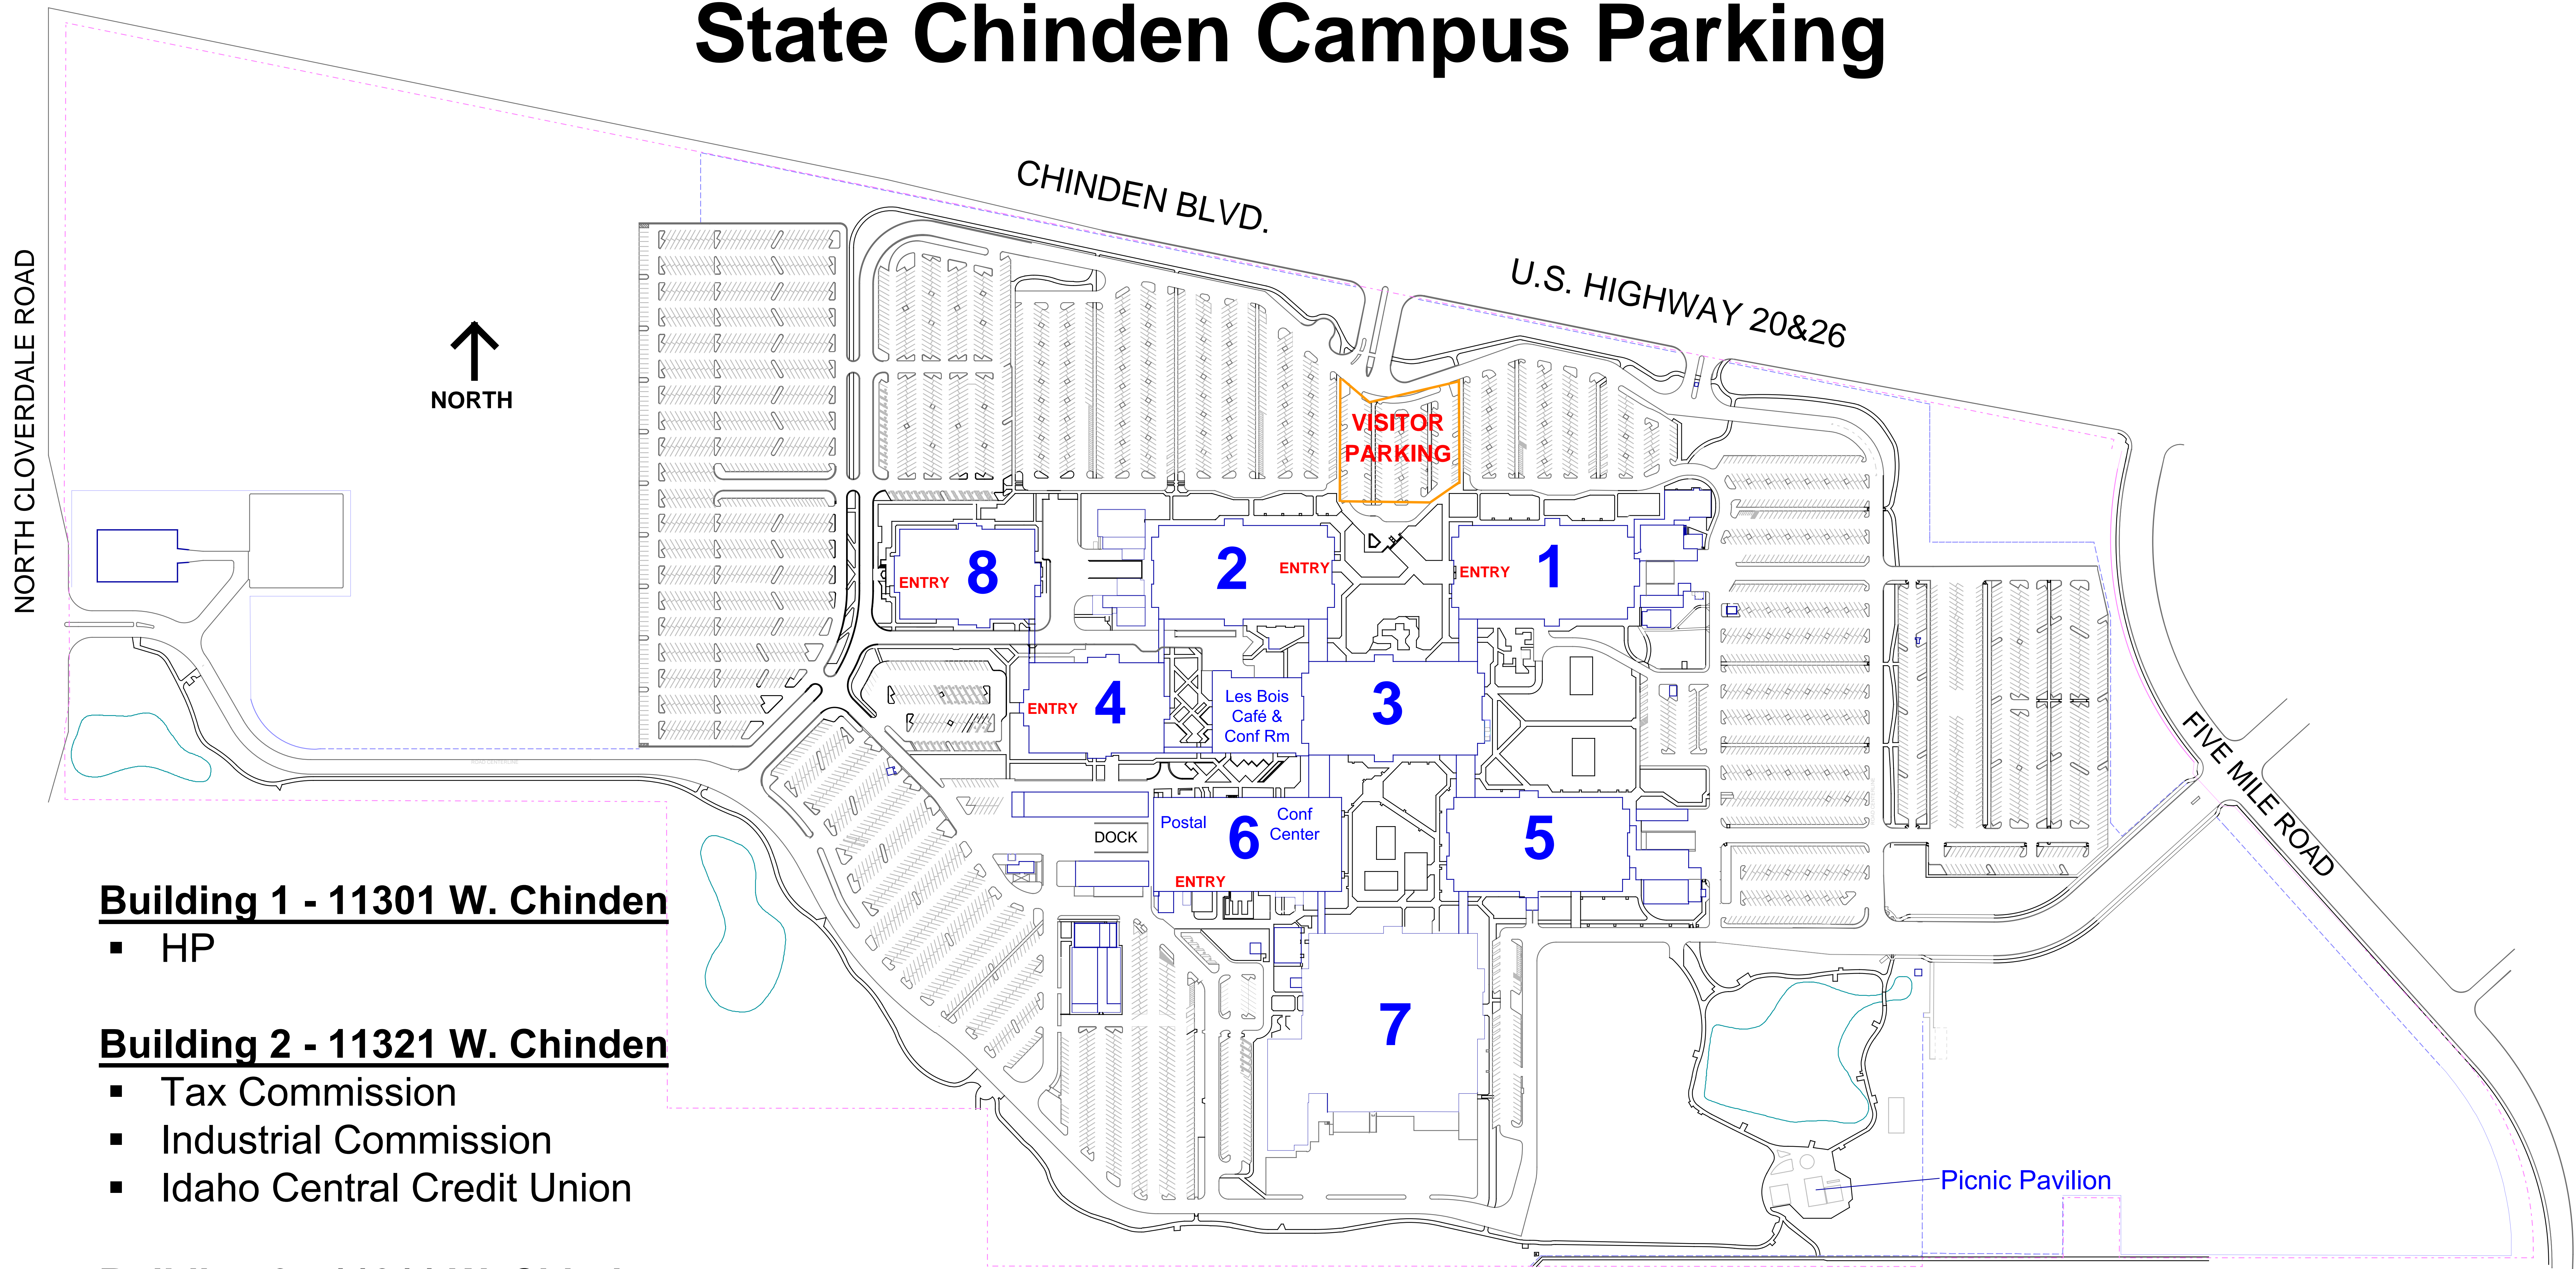

State Chinden Campus Parking

Building 1 - 11301 W. Chinden

- HP

Building 2 - 11321 W. Chinden

- Tax Commission
- Industrial Commission
- Idaho Central Credit Union

Building 3 - 11311 W. Chinden

- *Under construction*
- Les Bois Cafe
- Les Bois Conference Room

Building 4 - 11341 W. Chinden

- IDOPL, Occupational & Professional Licensing
- Department of Finance

Building 5 - 11371 W. Chinden

- HP

Building 6 - 11351 W. Chinden

- Postal Services
- OEM Warehouse
- Campus Conference Center
- Security