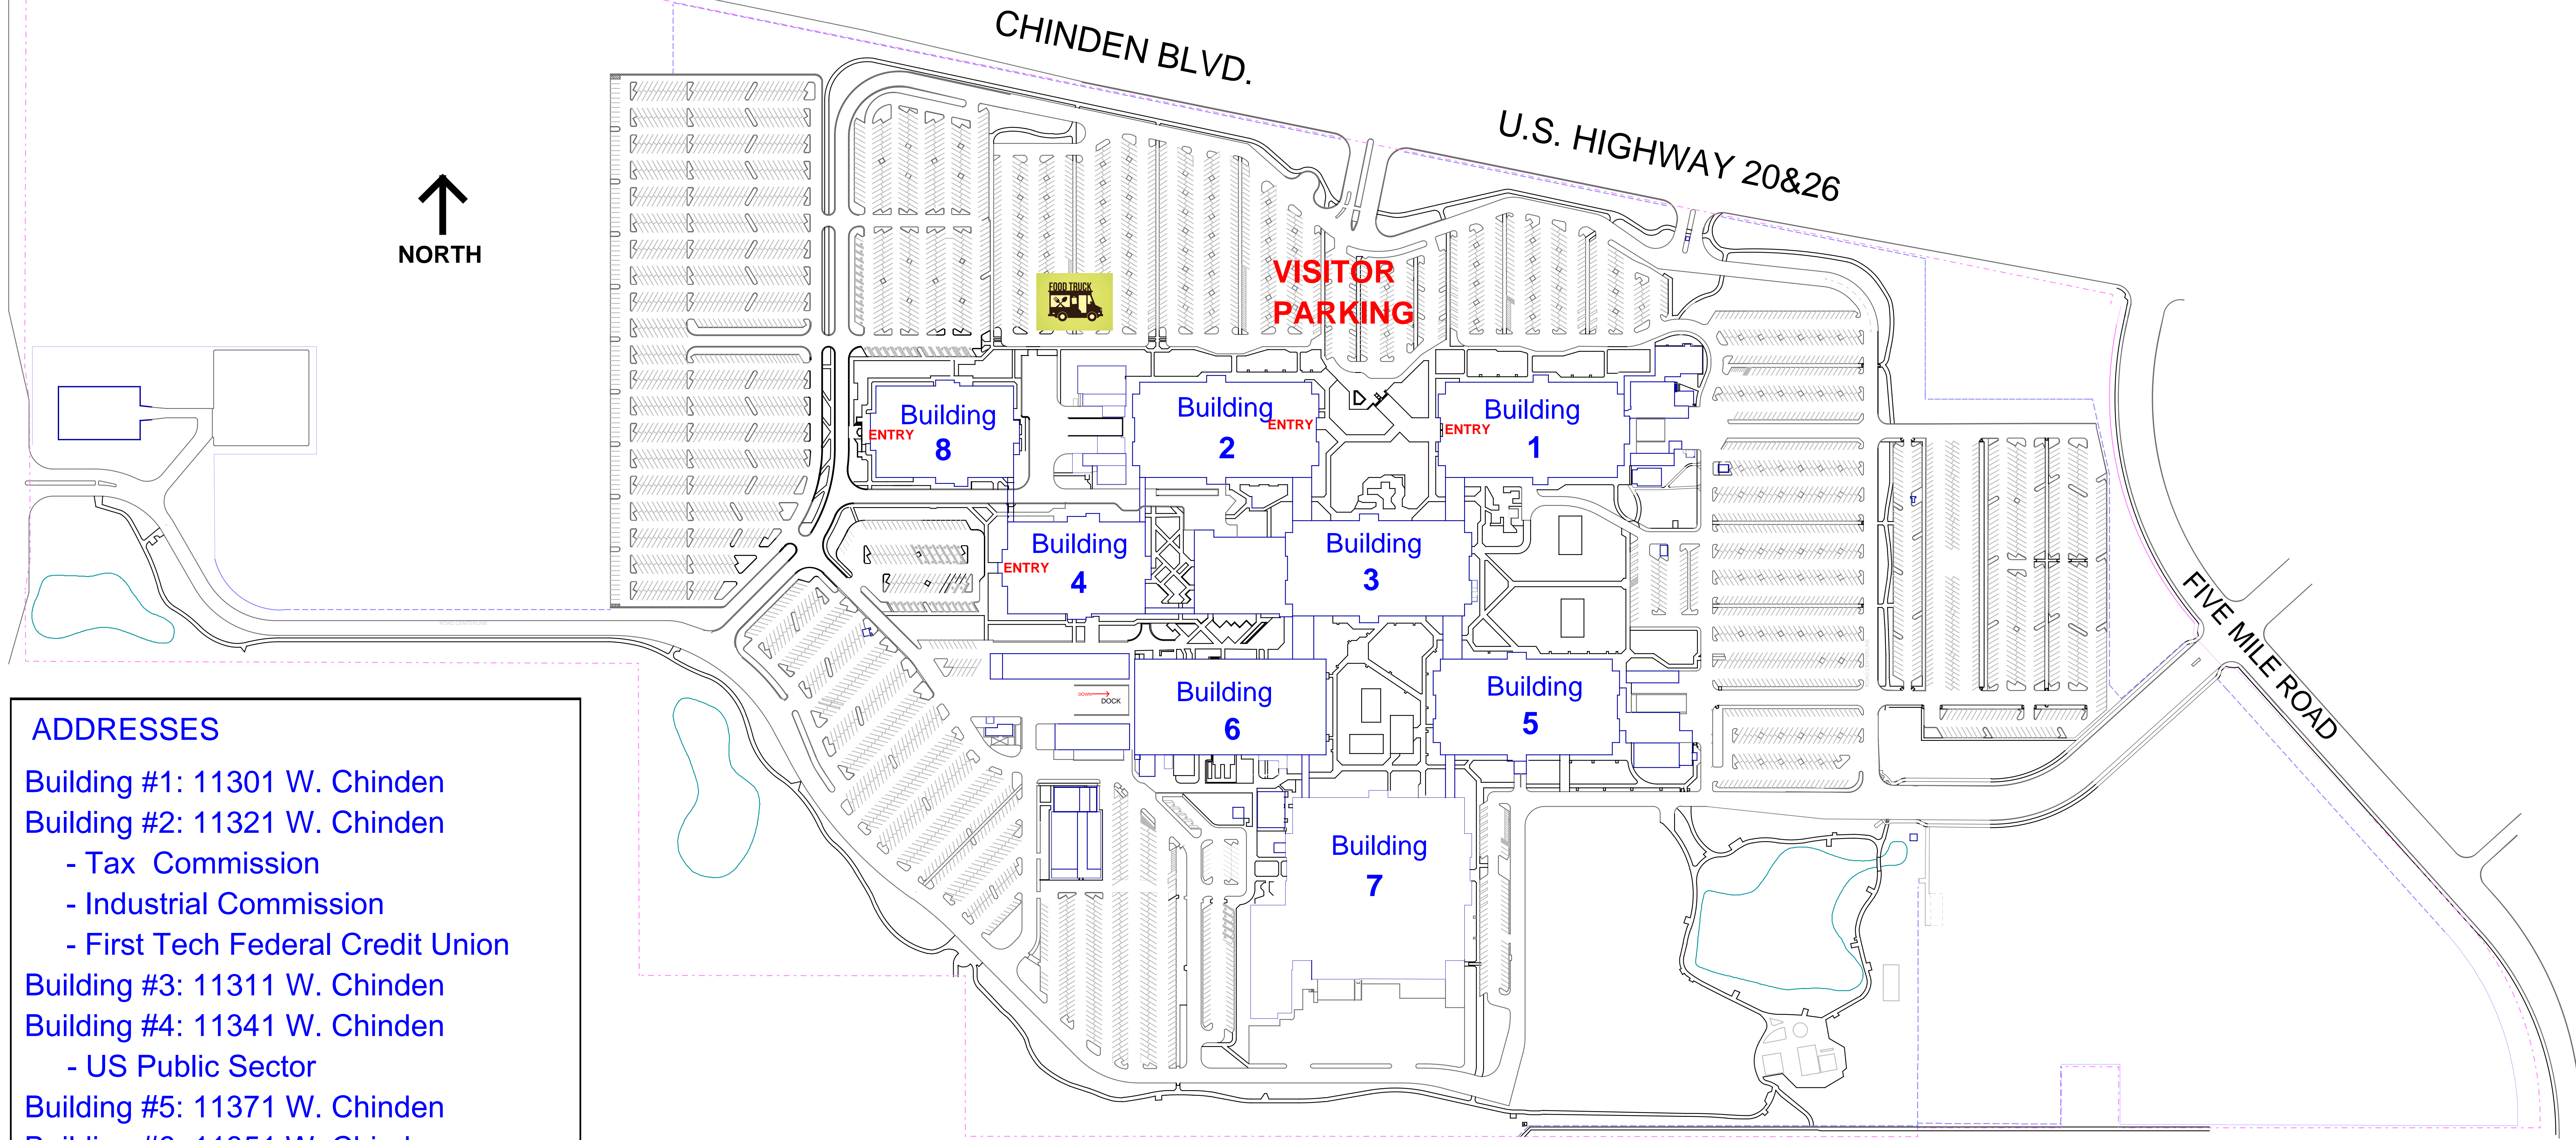

# State Chinden Campus Parking

NORTH CLOVERDALE ROAD

## ADDRESSES

- Building #1: 11301 W. Chinden
- Building #2: 11321 W. Chinden
  - Tax Commission
  - Industrial Commission
  - First Tech Federal Credit Union
- Building #3: 11311 W. Chinden
- Building #4: 11341 W. Chinden
  - US Public Sector
- Building #5: 11371 W. Chinden
- Building #6: 11351 W. Chinden
  - Postal Services
- Building #7: 11361 W. Chinden
- Building #8: 11331 W. Chinden
  - Public Utilities Commission
  - Information Technology Services