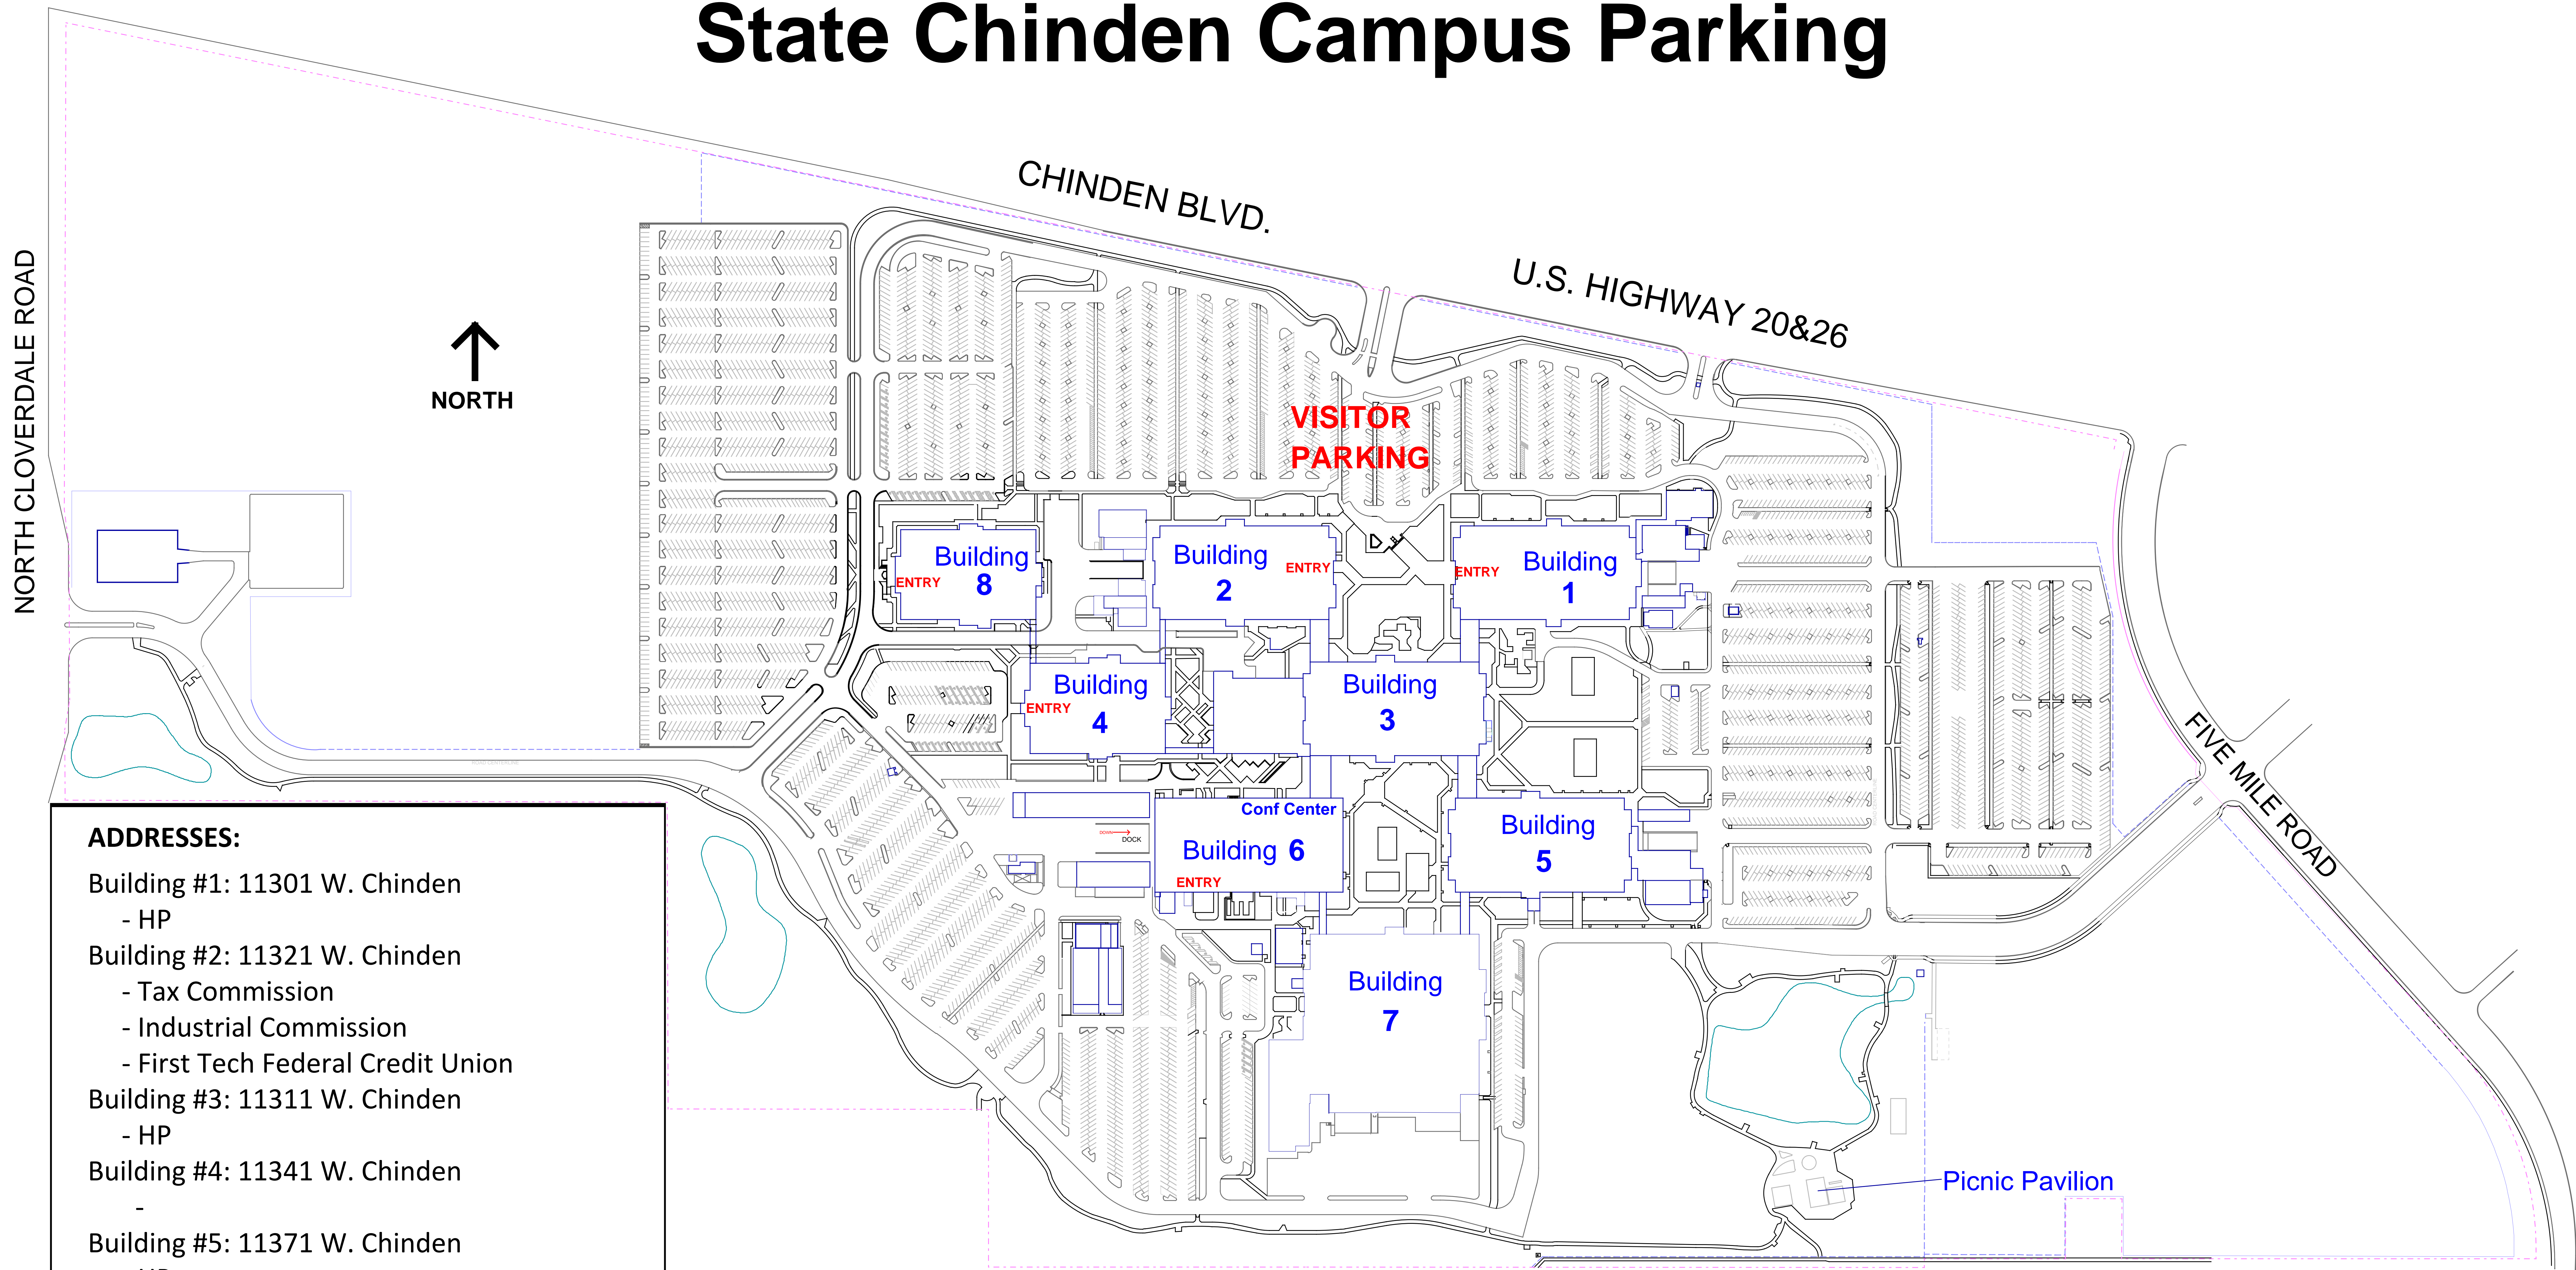

State Chinden Campus Parking

ADDRESSES:

- Building #1: 11301 W. Chinden
 - HP
- Building #2: 11321 W. Chinden
 - Tax Commission
 - Industrial Commission
 - First Tech Federal Credit Union
- Building #3: 11311 W. Chinden
 - HP
- Building #4: 11341 W. Chinden
 -
- Building #5: 11371 W. Chinden
 - HP
- Building #6: 11351 W. Chinden
 - Postal Services
 - IDOPL
 - Outfitters & Guides
 - Occupational Licenses
 - Board of Nursing
 - Veterinary Medicine
 - OEM
 - Campus Conference Center
- Building #7: 11361 W. Chinden
 - HP
- Building #8: 11331 W. Chinden
 - Public Utilities Commission
 - Information Technology Services
 - Sykes